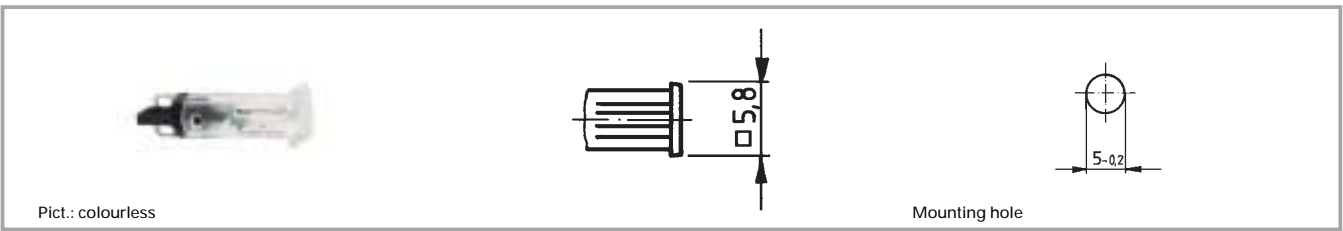

Signal lamps with integrated filament lamp, 5 mm

Technical data

General information

Form of lens see order block
 Colour of lens see order block
 Diameter of collar see order block

Dimensions

Length of collar see order block
 Width of collar see order block
 Overall height 1 mm
 Mounting depth 18 mm
 Mounting hole 5 mm

Operating life 10000 h
 Degree of protection from front side IP40
 Weight 0.3 g

3

Integr.
 Lamp

Signal lamps with integrated filament lamp, 5 mm, round lens

Voltage limit max.	Power limit max.	Lamp	Operating life	Colour of lens	Order no.
24 V	0.45 W	filament lamp	10000 h	transparent colourless	1.69.508.113/1002
24 V	0.45 W	filament lamp	10000 h	transparent red	1.69.508.113/1301
24 V	0.45 W	filament lamp	10000 h	transparent yellow	1.69.508.113/1402
24 V	0.45 W	filament lamp	10000 h	transparent green	1.69.508.113/1502
24 V	0.45 W	filament lamp	10000 h	transparent blue	1.69.508.113/1601

Technical data see page 3 - 22

Stock items are marked by bold printed order numbers.

Signal lamps with integrated filament lamp, 5 mm, square lens

Voltage limit max.	Power limit max.	Lamp	Operating life	Colour of lens	Order no.
24 V	0.45 W	filament lamp	10000 h	transparent colourless	1.69.508.103/1002
24 V	0.45 W	filament lamp	10000 h	transparent red	1.69.508.103/1301
24 V	0.45 W	filament lamp	10000 h	transparent yellow	1.69.508.103/1402
24 V	0.45 W	filament lamp	10000 h	transparent green	1.69.508.103/1502
24 V	0.45 W	filament lamp	10000 h	transparent blue	1.69.508.103/1601