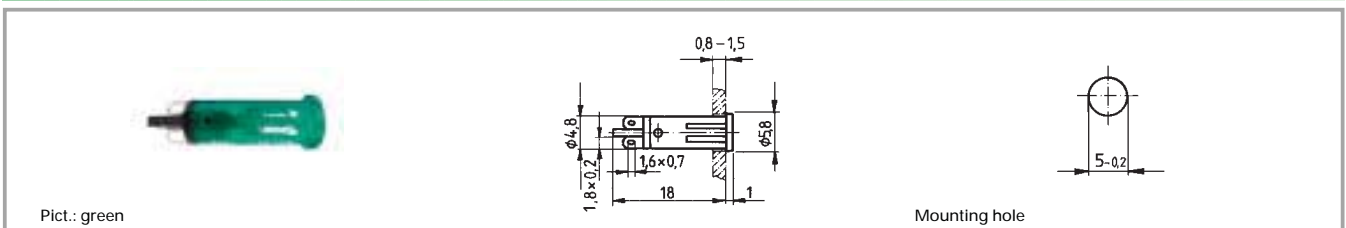

Signal lamps with integrated filament lamp, 5 mm

Technical data

General information

Form of lens see order block
 Colour of lens see order block
 Diameter of collar see order block

Dimensions

Length of collar see order block
 Width of collar see order block
 Overall height 1 mm
 Mounting depth 18 mm
 Mounting hole 5 mm

Mechanical design

Mounting pressing into hole
 Terminals solder terminals
 Lamp socket no
 Lamp filament lamp

Electrical characteristics

Voltage limit max. 24 V
 Power limit max. 0.45 W

Other specifications

Operating life 10000 h
 Degree of protection from front side IP40
 Weight 0.3 g

3

Integr.
 Lamp

Signal lamps with integrated filament lamp, 5 mm, round lens

Voltage limit max.	Power limit max.	Lamp	Operating life	Colour of lens	Order no.
24 V	0.45 W	filament lamp	10000 h	transparent colourless	1.69.508.113/1002
24 V	0.45 W	filament lamp	10000 h	transparent red	1.69.508.113/1301
24 V	0.45 W	filament lamp	10000 h	transparent yellow	1.69.508.113/1402
24 V	0.45 W	filament lamp	10000 h	transparent green	1.69.508.113/1502
24 V	0.45 W	filament lamp	10000 h	transparent blue	1.69.508.113/1601

Technical data see page 3 - 22

Stock items are marked by bold printed order numbers.

Signal lamps with integrated filament lamp, 5 mm, square lens

Voltage limit max.	Power limit max.	Lamp	Operating life	Colour of lens	Order no.
24 V	0.45 W	filament lamp	10000 h	transparent colourless	1.69.508.103/1002
24 V	0.45 W	filament lamp	10000 h	transparent red	1.69.508.103/1301
24 V	0.45 W	filament lamp	10000 h	transparent yellow	1.69.508.103/1402
24 V	0.45 W	filament lamp	10000 h	transparent green	1.69.508.103/1502
24 V	0.45 W	filament lamp	10000 h	transparent blue	1.69.508.103/1601