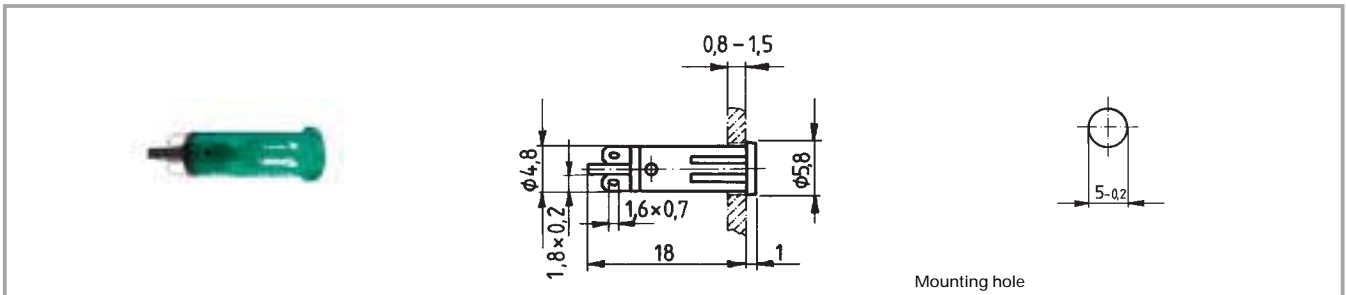

Signal lamps with integrated filament lamp, 5 mm

Technical data

General information

Form of lens see order block
 Colour of lens see order block
 Diameter of collar see order block

Dimensions

Length of collar see order block
 Width of collar see order block
 Overall height 1 mm
 Mounting depth 18 mm
 Mounting hole 5 mm

Mechanical design

Mounting pressing into hole
 Terminals solder terminals
 Lamp socket no
 Lamp filament lamp

Electrical characteristics

Voltage limit max. 24 V
 Power limit max. 0.45 W

Other specifications

Operating life 10000 h
 Degree of protection from front side IP40
 Weight 0.3 g

3

Integr.
 Lamp

Signal lamps with integrated filament lamp, 5 mm, round lens

Voltage limit max.	Power limit max.	Lamp	Operating life	Colour of lens	Order no.
24 V	0.45 W	filament lamp	10000 h	transparent colourless	1.69.508.113/1002
24 V	0.45 W	filament lamp	10000 h	transparent red	1.69.508.113/1301
24 V	0.45 W	filament lamp	10000 h	transparent yellow	1.69.508.113/1402
24 V	0.45 W	filament lamp	10000 h	transparent green	1.69.508.113/1502
24 V	0.45 W	filament lamp	10000 h	transparent blue	1.69.508.113/1601